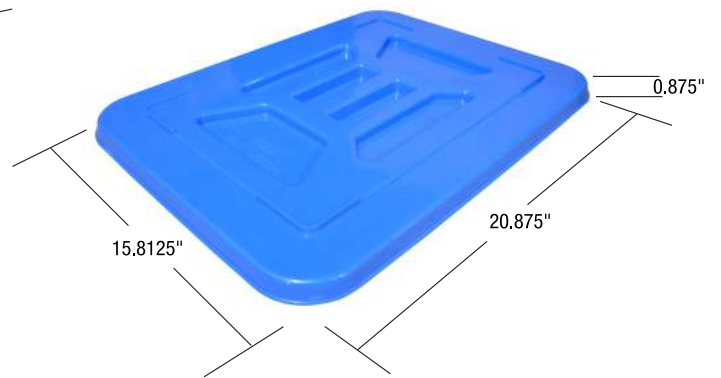

Weight: Cart with bins 145 lbs, without bins 127 lbs

**Weight: bin alone 3 lbs
with lid 4 lbs**

Weight: couvercle 1 lbs