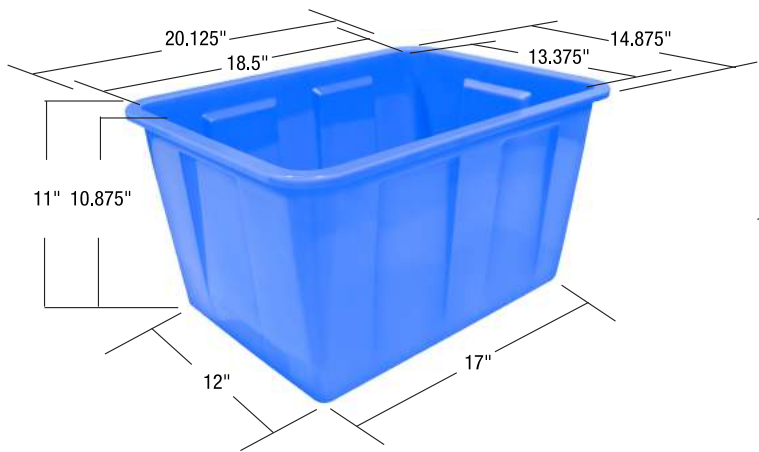

Weight: Cart with bins 145 lbs, without bins 127 lbs

**Weight: bin alone 3 lbs
with lid 4 lbs**

Weight: couvercle 1 lbs