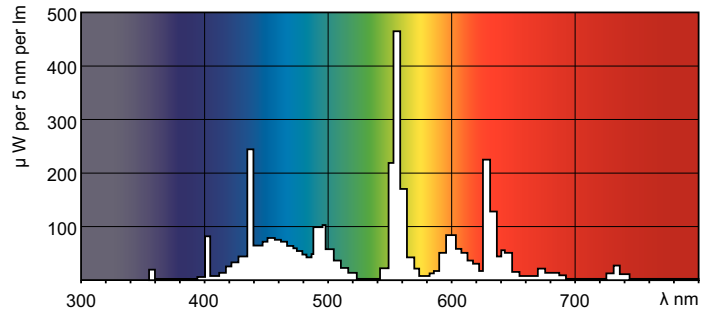

### Product data

General Information	
Cap-Base	G5 [ G5]
Life to 50% Failures Preheat (Nom)	30000 h
Features	HO Alto® [ High Output Alto]
System Description	High Output
LSF Preheat 2000 h Rated	99 %
LSF Preheat 4000 h Rated	99 %
LSF Preheat 6000 h Rated	99 %
LSF Preheat 8000 h Rated	99 %
LSF Preheat 16000 h Rated	97 %
LSF Preheat 20000 h Rated	84 %
LLMF 6000 h Rated	94 %
LLMF 8000 h Rated	93 %
LLMF 12000 h Rated	92 %
LLMF 16000 h Rated	91 %
LLMF 20000 h Rated	90 %
Operating and Electrical	
Power (Rated) (Nom)	54.1 W
Lamp Current (Nom)	0.455 A
Temperature	
Design Temperature (Nom)	35 °C
Controls and Dimming	
Dimmable	Yes
Mechanical and Housing	
Cap-Base Information	Green Cap
Approval and Application	
Energy Efficiency Label (EEL)	B
Mercury (Hg) Content (Nom)	1.4 mg
Product Data	
Order product name	F54T5/865/HO/ALTO 40PK

## Photometric data

Lightcolor /865

Lightcolor /865