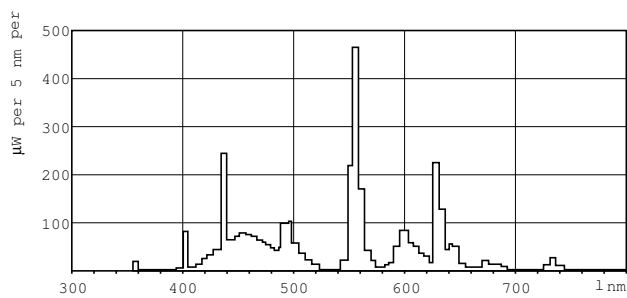

T5 High Output

EAN/UPC - Product	046677147457
Order code	927993186522
Numerator - Quantity Per Pack	1
Numerator - Packs per outer box	40

Material Nr. (12NC)	927993186522
Net Weight (Piece)	104.500 g

Dimensional drawing

Product	D (max)	A (max)	B (max)	B (min)	C (max)
F54T5/865/HO/ALTO	17 mm	1149.0 mm	1156.1 mm	1153.7 mm	1163.2 mm
40PK					

TL5 HO F54T5/865 HO Alto

Photometric data

Lightcolor /865