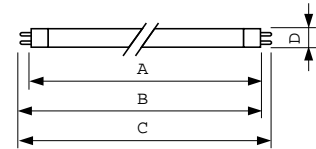

### Product data

General Information	
Cap-Base	G5 [ G5]
Life to 50% Failures Preheat (Nom)	30000 h
Features	HO Alto® [ High Output Alto]
System Description	High Output
LSF Preheat 2000 h Rated	99 %
LSF Preheat 4000 h Rated	99 %
LSF Preheat 6000 h Rated	99 %
LSF Preheat 8000 h Rated	99 %
LSF Preheat 16000 h Rated	97 %
LSF Preheat 20000 h Rated	84 %
LLMF 6000 h Rated	94 %
LLMF 8000 h Rated	93 %
LLMF 12000 h Rated	92 %
LLMF 16000 h Rated	91 %
LLMF 20000 h Rated	90 %
Operating and Electrical	
Power (Rated) (Nom)	54.1 W
Lamp Current (Nom)	0.455 A
Temperature	
Design Temperature (Nom)	35 °C
Controls and Dimming	
Dimmable	Yes
Mechanical and Housing	
Cap-Base Information	Green Cap
Approval and Application	
Energy Efficiency Label (EEL)	B
Mercury (Hg) Content (Nom)	1.4 mg
Product Data	
Order product name	F54T5/865/HO/ALTO 40PK

## Dimensional drawing

Product	D (max)	A (max)	B (max)	B (min)	C (max)
F54T5/865/HO/ALTO	17 mm	1149.0 mm	1156.1 mm	1153.7 mm	1163.2 mm
40PK					

TL5 HO F54T5/865 HO Alto