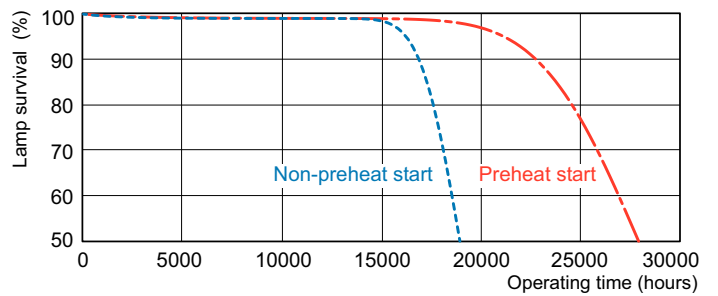

Lifetime

MASTER TL5 HO/ActiViva Life Expectancy 3 h cycle

MASTER TL5 HO/ActiViva Life Expectancy 12 h cycle