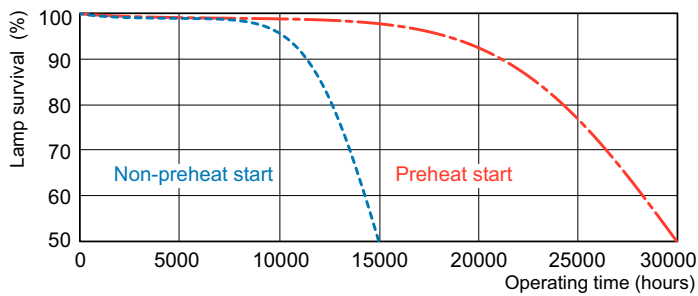

Lifetime

MASTER TL5 HO/ActiViva Life Expectancy 3 h cycle

MASTER TL5 HO/ActiViva Life Expectancy 12 h cycle