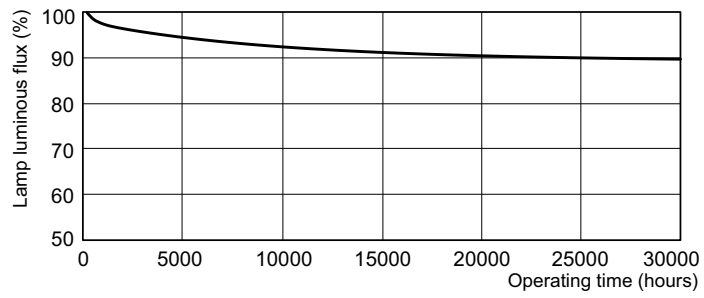

T5 High Output

Lifetime

MASTER TL5 HO/ActiViva Lumen Maintenance 3 h + 12 h cycle